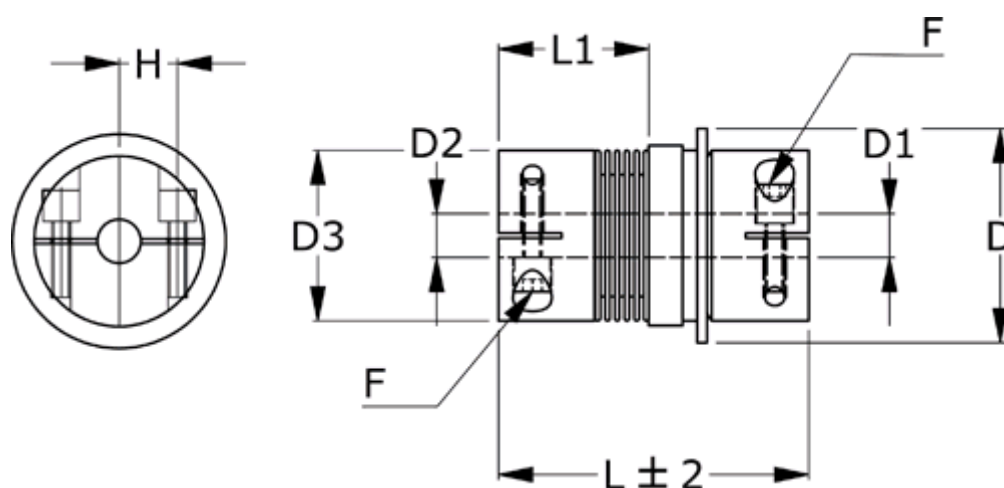

Article number: 335011501133542D1

Description: Safety coupling BKK 150 multiposition
Length 113 mm, bore 35/42 mm, TKn max 130 NM

Measures

D = 94
D1 = 42
D2 = 35
D3 = 82.0
F = M10
H = 28.0
L = 113
L1 = 57.5

Nom. torque NM (TKn) = 130NM overload torque range 1
Position engagement = C = Synchronous
s = 2.0